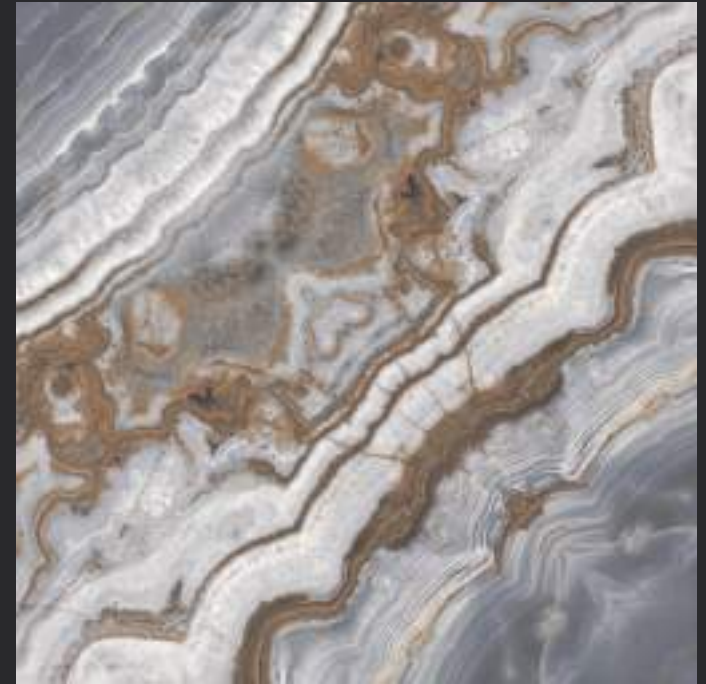

GLAZED
VITRIFIED TILES

600x
600mm

BK 01 044

BOOKMATCH SERIES

EURO PALLET PACKING

Size	Pcs. Per Box	Sq. Mtr. Per Box	Sq. Ft. Per Box	Weight Per Box In Kgs. (approx)	Sq. Mtr. Per Container	Total Boxes Per Container	Boxes Per Pallet	Total Pallets Per Cont	Thickness (mm) (approx)	Weight / CTN (approx)
60x60cm	4 pcs.	1.44	15.5	27.5	1440.00	1000	50	20	9.00	27500