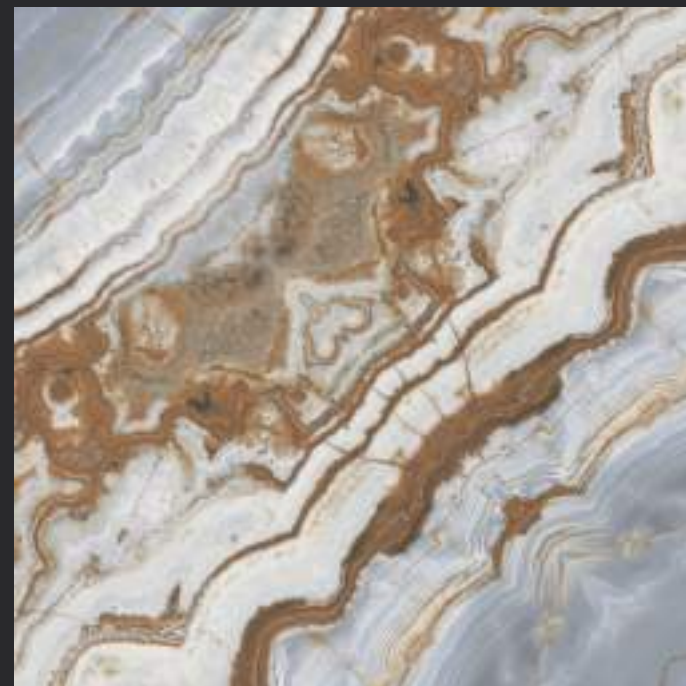

GLAZED
VITRIFIED TILES

600x
600mm

BK 025

BOOKMATCH SERIES

EURO PALLET PACKING

Size	Pcs. Per Box	Sq. Mtr. Per Box	Sq. Ft. Per Box	Weight Per Box In Kgs. (approx)	Sq. Mtr. Per Container	Total Boxes Per Container	Boxes Per Pallet	Total Pallets Per Cont	Thickness (mm) (approx)	Weight / CTN (approx)
60x60cm	4 pcs.	1.44	15.5	27.5	1440.00	1000	50	20	9.00	27500