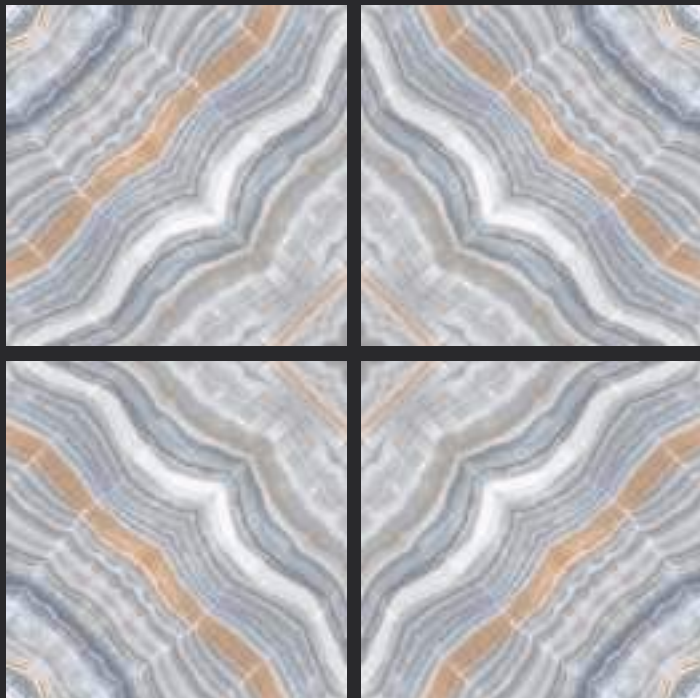

GLAZED
VITRIFIED TILES

600x
600mm

BK 035

BOOKMATCH SERIES

EURO PALLET PACKING

Size	Pcs. Per Box	Sq. Mtr. Per Box	Sq. Ft. Per Box	Weight Per Box In Kgs. (approx)	Sq. Mtr. Per Container	Total Boxes Per Container	Boxes Per Pallet	Total Pallets Per Cont	Thickness (mm) (approx)	Weight / CTN (approx)
60x60cm	4 pcs.	1.44	15.5	27.5	1440.00	1000	50	20	9.00	27500