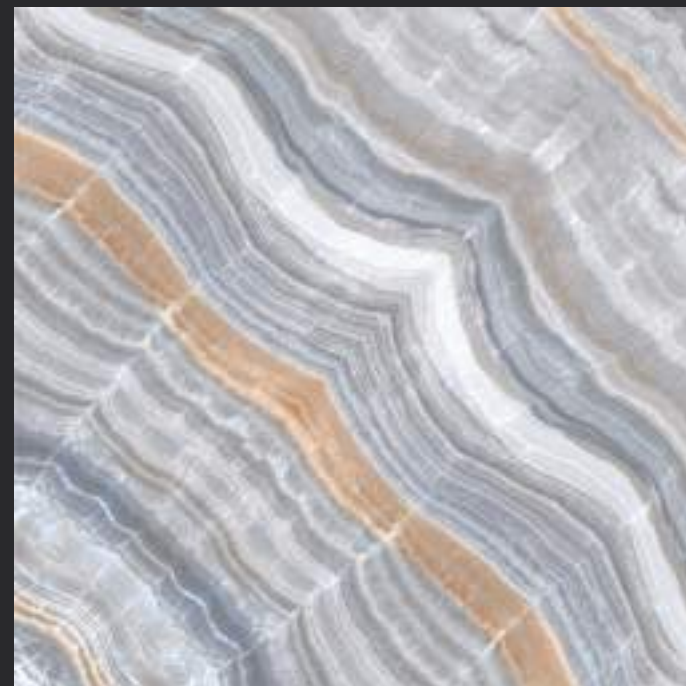

GLAZED
VITRIFIED TILES

600x
600mm

BK 035

BOOKMATCH SERIES

EURO PALLET PACKING

Size	Pcs. Per Box	Sq. Mtr. Per Box	Sq. Ft. Per Box	Weight Per Box In Kgs. (approx)	Sq. Mtr. Per Container	Total Boxes Per Container	Boxes Per Pallet	Total Pallets Per Cont	Thickness (mm) (approx)	Weight / CTN (approx)
60x60cm	4 pcs.	1.44	15.5	27.5	1440.00	1000	50	20	9.00	27500